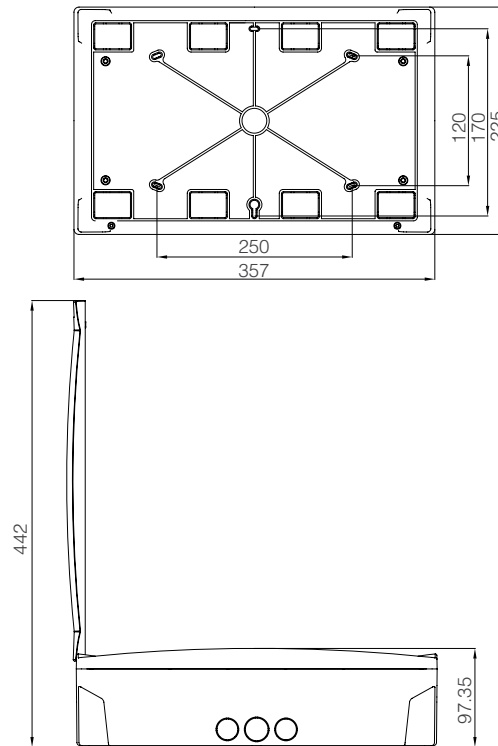

Surface Mount Distribution Box with Terminal Module 16