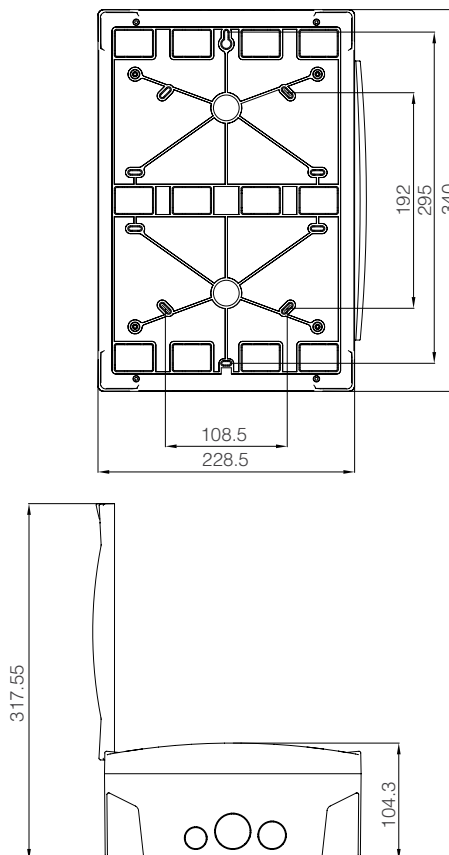

**Flush Mount Distribution Box with Terminal Module 24 Double Decker**  
63024  
Color - White  
IEC 60670-24  
Size of Package (mm) - 320x455x368  
Gross Weight (kg) - 6,7  
Piece in Box / Package - 1 / 4

## Technical Drawings

Flush Mount Distribution Box with Terminal Module 16

Surface Mount Distribution Box with Terminal Module 16

Flush Mount Distribution Box with Terminal Module 16 Double Decker

Surface Mount Distribution Box with Terminal Module 16 Double Decker