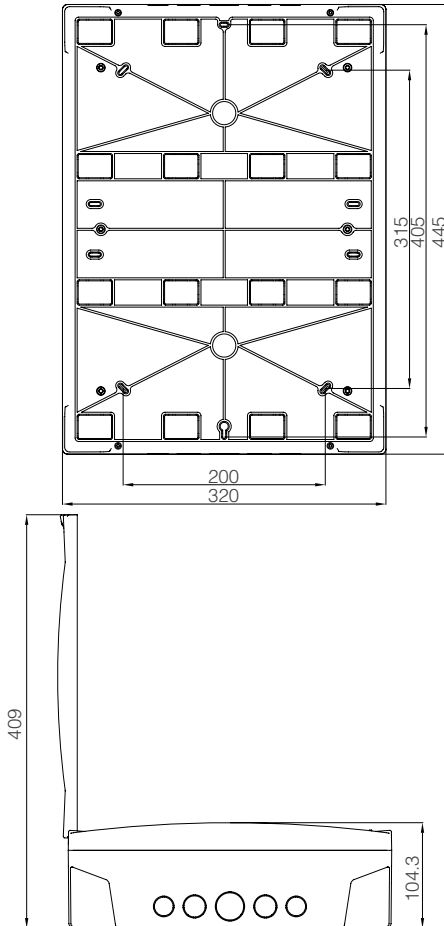

Surface Mount Distribution Box with Terminal
Module 36 Threefold