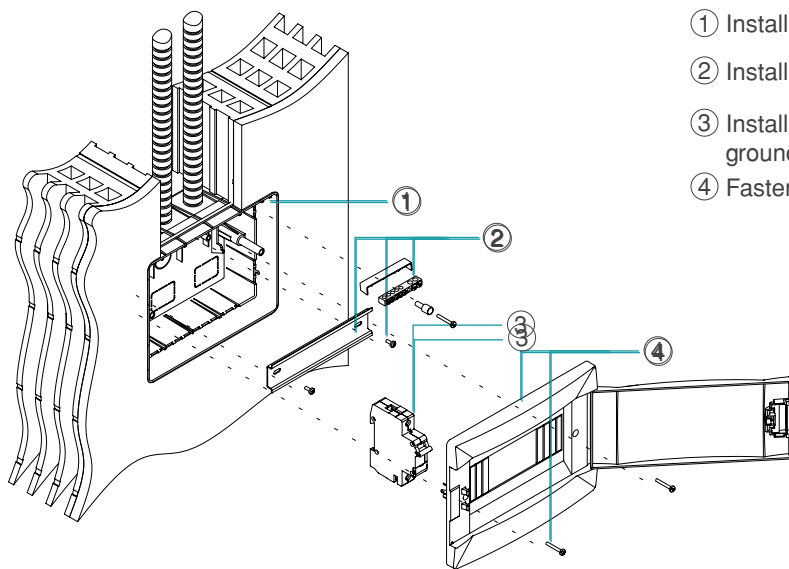

- ① Install surface mounted case to the wall and arrange wiring
- ② Installation of the rail and the ground block with screws,
- ③ Install circuit breakers and connect phase, ground and neutral wires
- ④ Fasten the top cover with screws included in packaging