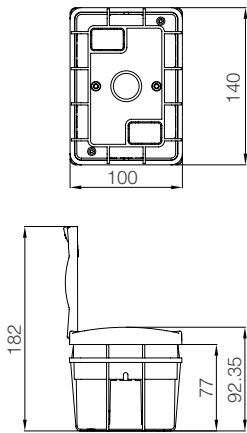

Technical Drawings

Flush Mount Distribution Box with Terminal Module 2