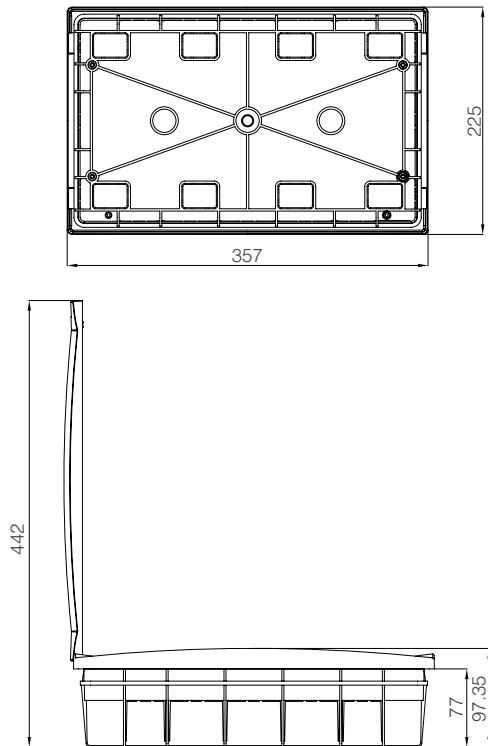

Technical Drawings

Flush Mount Distribution Box with Terminal Module 16