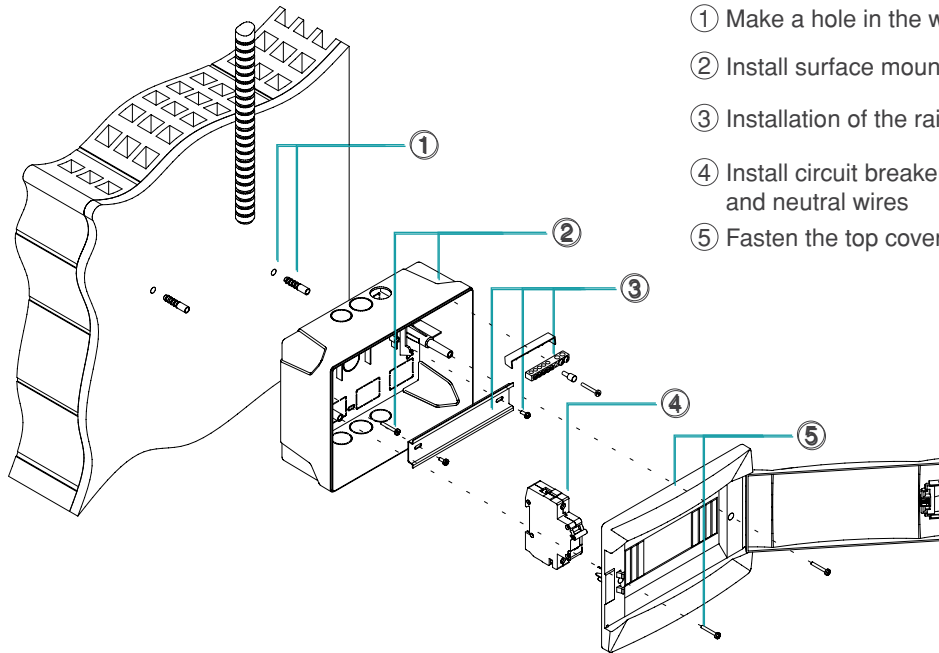

## Surface Mount Distribution Box

- ① Make a hole in the wall and install a peg into the hole
- ② Install surface mounted case to the wall and arrange wiring
- ③ Installation of the rail and the ground block with screws
- ④ Install circuit breakers and connect phase, ground and neutral wires
- ⑤ Fasten the top cover with screws included in packaging