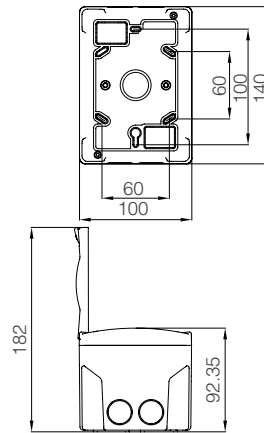

Surface Mount Distribution Box with Terminal Module 2